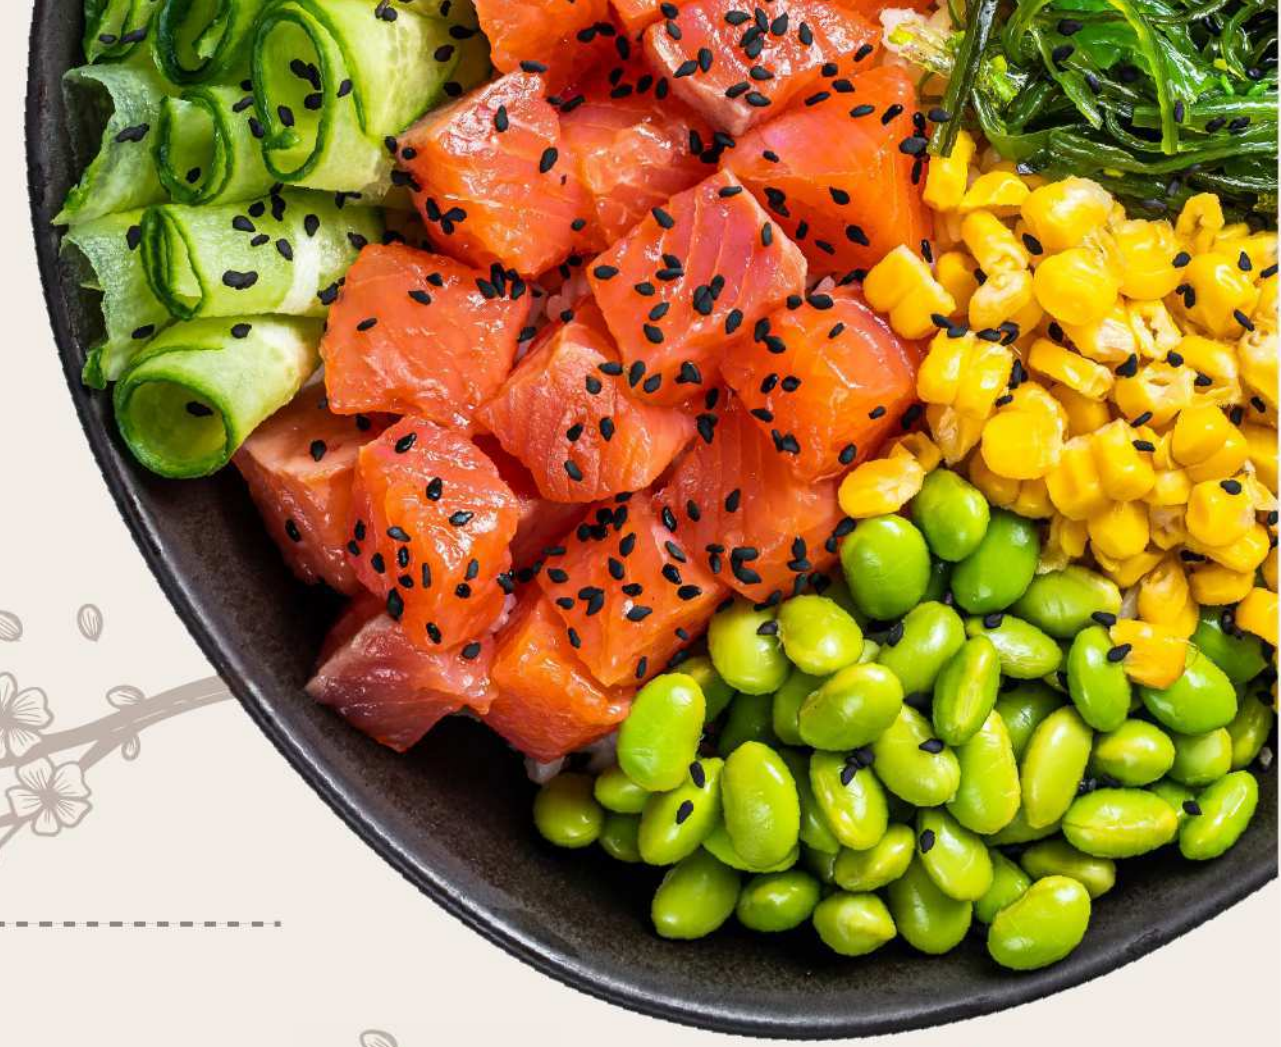

Tempura Crunch

Onion Crisps

Sesame Seed

Shredded Nori

Furikake

POKE YOUR WAY

\$15.95
PER BOWL

Ahi Tuna, Spicy Tuna, Mango, Cucumber, Green Onion, Sweet onion, Crab Salad, Nori, Avocado, Onion Crisps, Ponzu Sauce